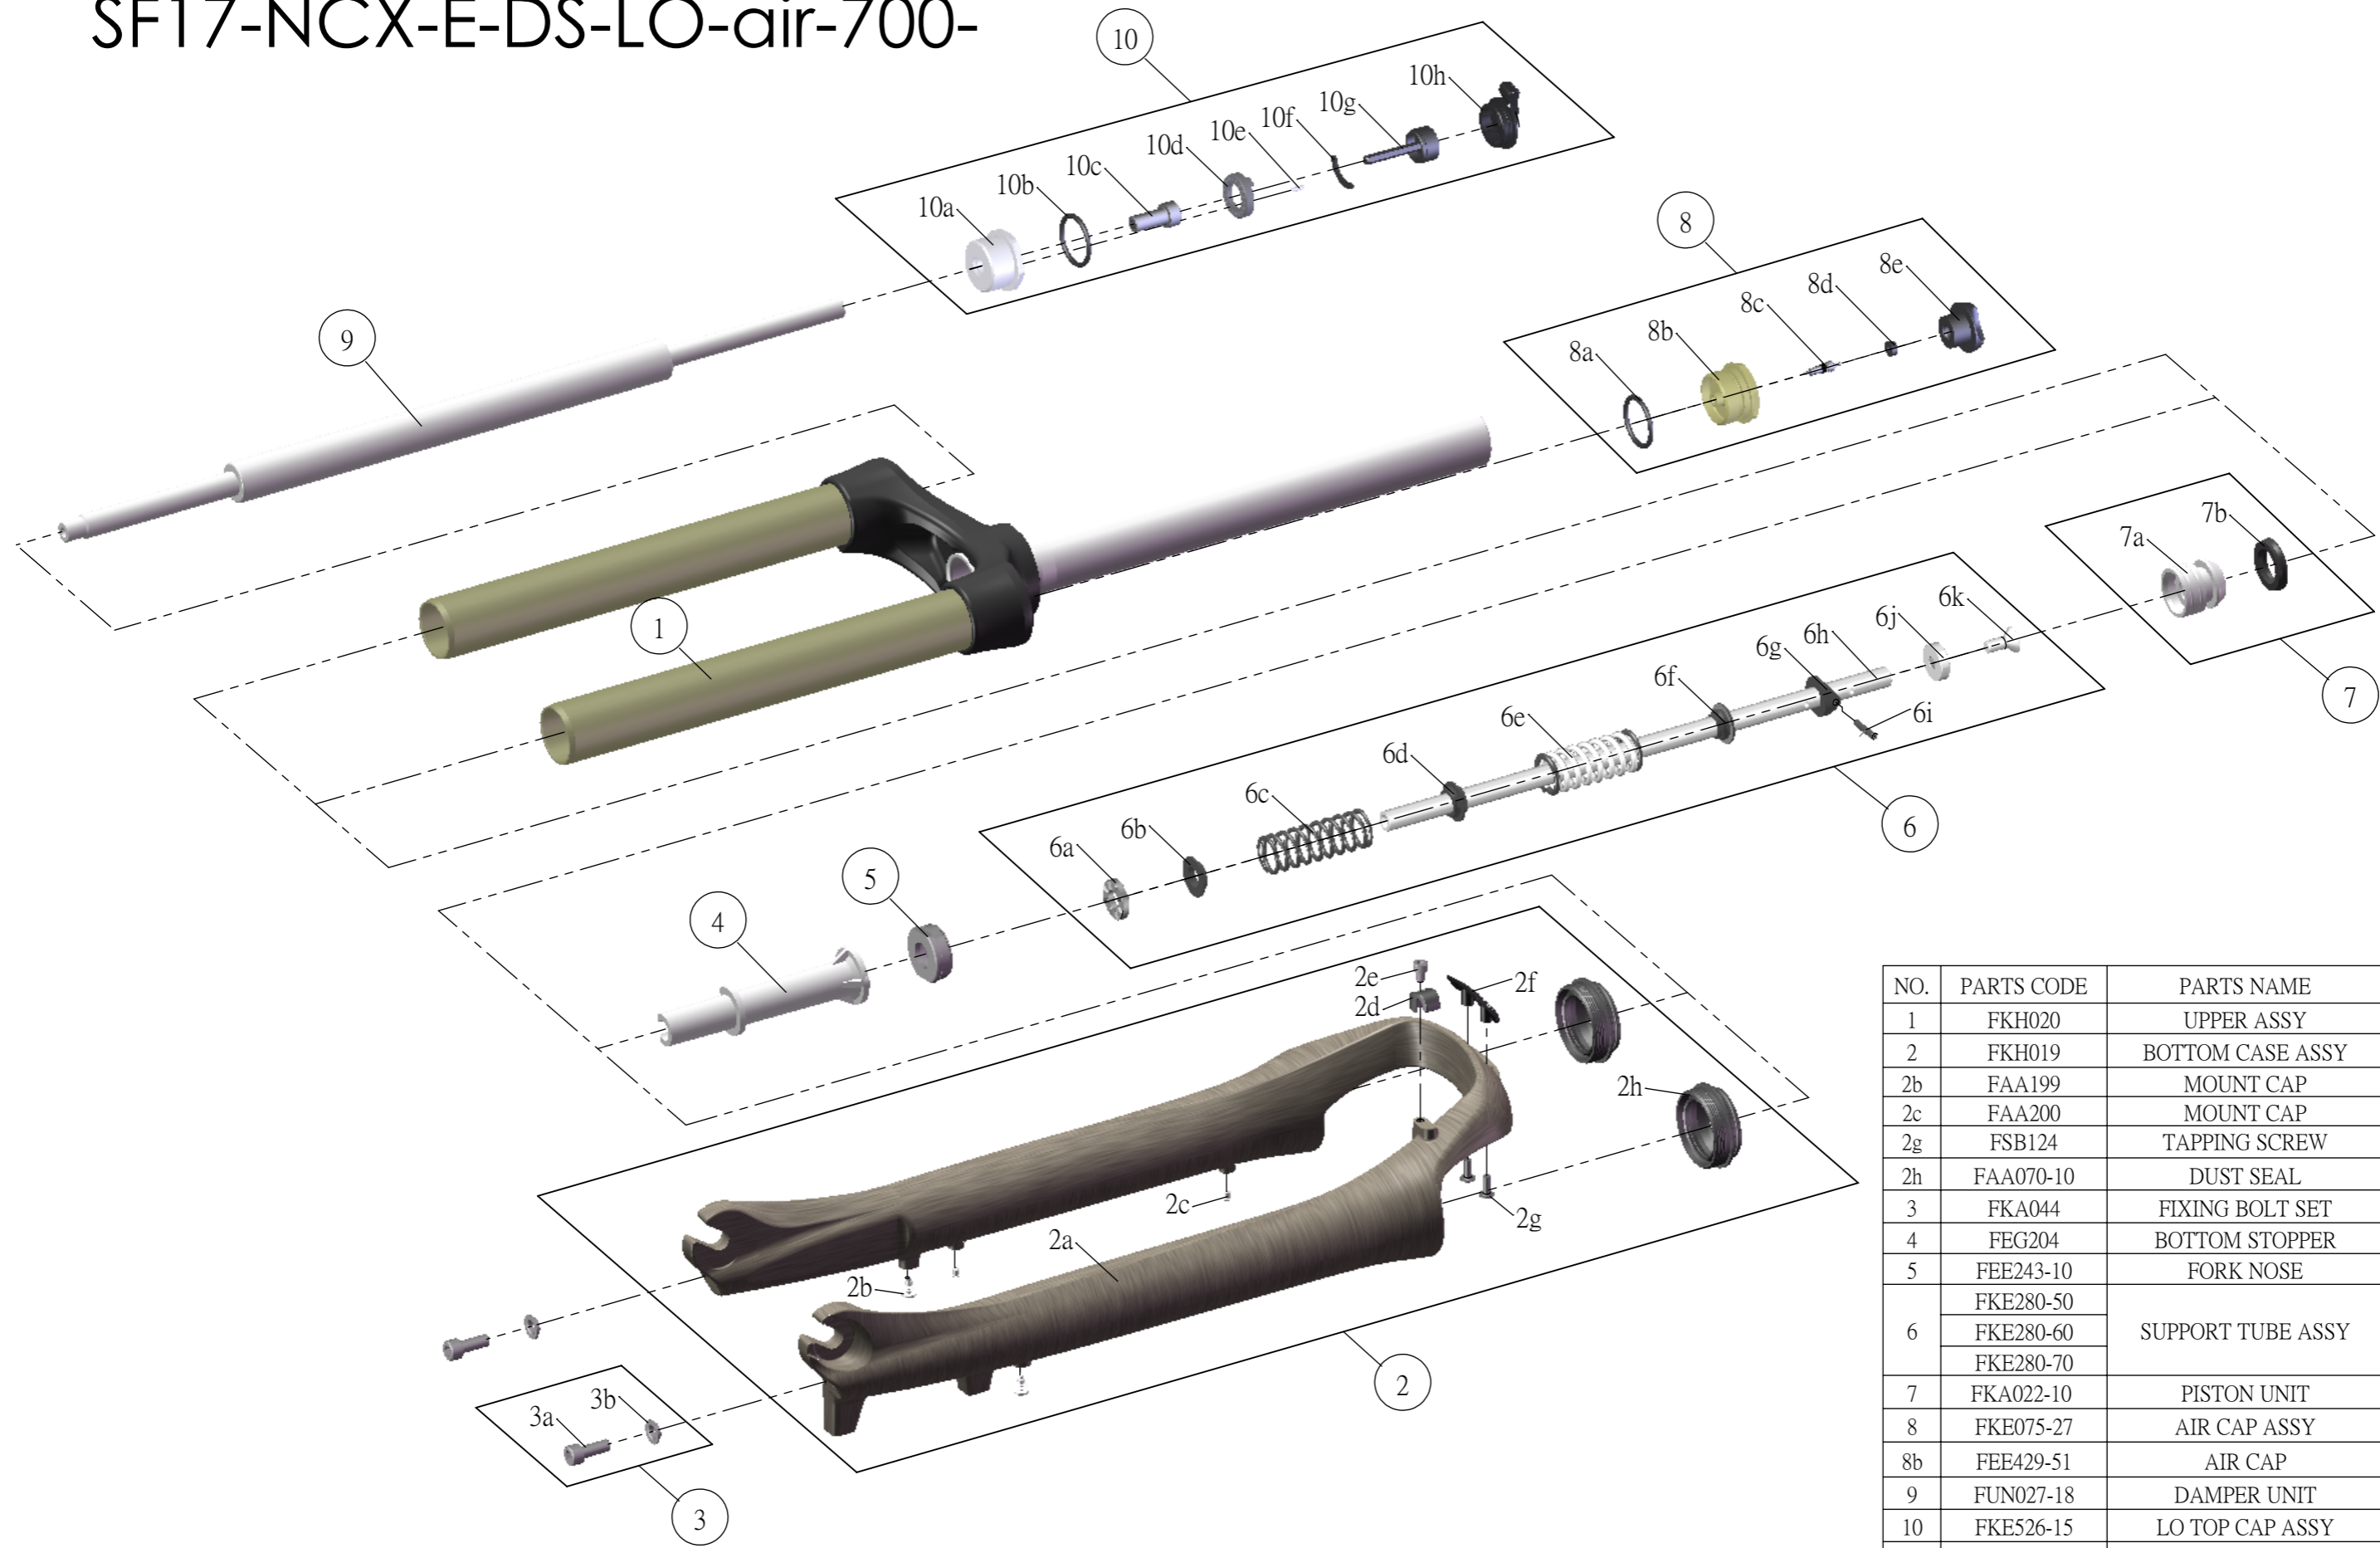

## SF17-NCX-E-DS-LO-air-700-

NO.	PARTS CODE	PARTS NAME	50	63	75	QT
1	FKH020	UPPER ASSY	*	*	*	1
2	FKH019	BOTTOM CASE ASSY	*	*	*	1
2b	FAA199	MOUNT CAP	*	*	*	2
2c	FAA200	MOUNT CAP	*	*	*	2
2g	FSB124	TAPPING SCREW	*	*	*	2
2h	FAA070-10	DUST SEAL	*	*	*	2
3	FKA044	FIXING BOLT SET	*	*	*	2
4	FEG204	BOTTOM STOPPER	*	*	*	1
5	FEE243-10	FORK NOSE	*	*	*	1
6	FKE280-50	SUPPORT TUBE ASSY	*			1
	FKE280-60				*	1
	FKE280-70			*		1
7	FKA022-10	PISTON UNIT	*	*	*	1
8	FKE075-27	AIR CAP ASSY	*	*	*	1
8b	FEE429-51	AIR CAP	*	*	*	1
9	FUN027-18	DAMPER UNIT	*	*	*	1
10	FKE526-15	LO TOP CAP ASSY	*	*	*	1
10a	FEE260-40	ADJUST CAP	*	*	*	1
10g	FKA066	ADJUST CORE ASSY	*	*	*	1
10h	FEG387	LO KNOB	*	*	*	1